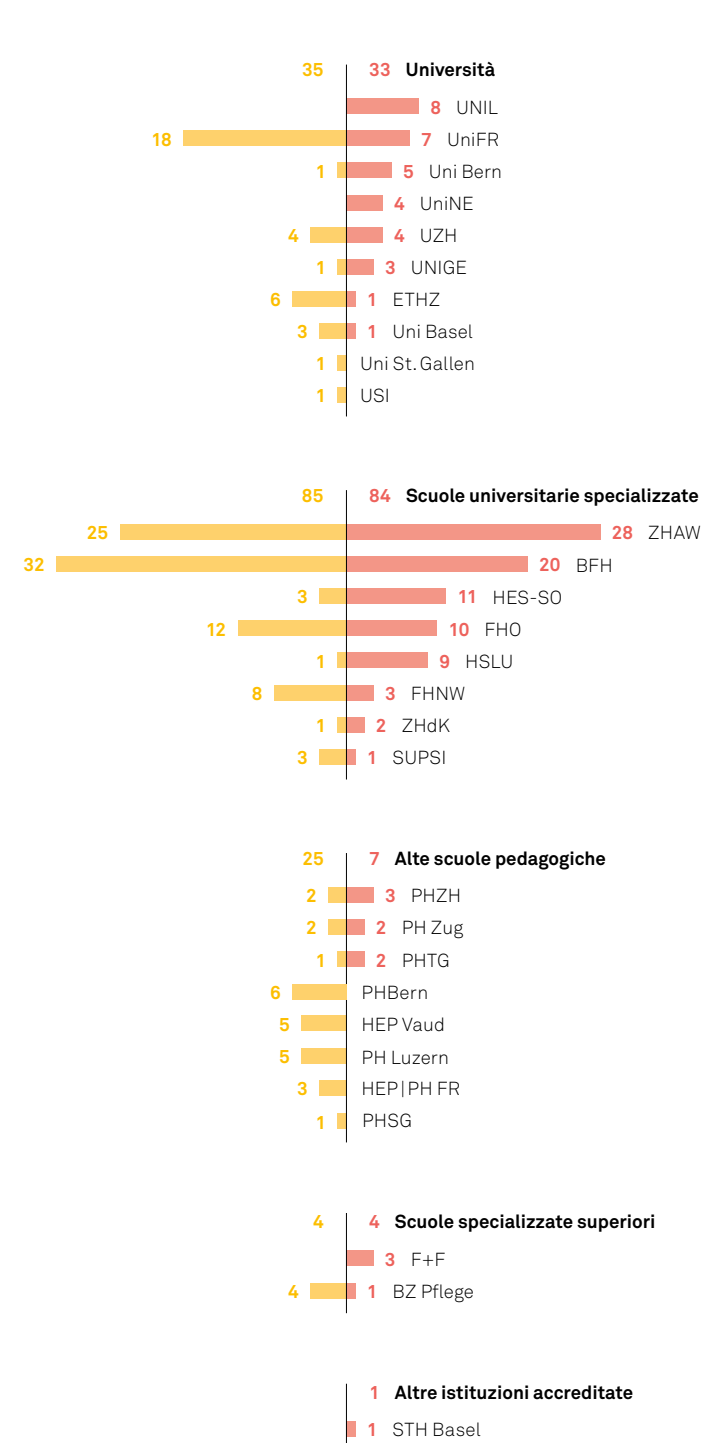

Istituti di istruzione superiore ospitanti (Mobilità Incoming)

■ Insegnamento
■ Formazione

Istituzioni svizzere SEMP

- **SU Università**
  - EPFL Ecole polytechnique fédérale de Lausanne
  - ETHZ Eidg. Technische Hochschule Zürich
  - Uni Basel Universität Basel
  - Uni Bern Universität Bern
  - UniFR Universität Freiburg
  - UNIGE Université de Genève
  - Uni Luzern Universität Luzern
  - UNIL Université de Lausanne
  - UniNE Université de Neuchâtel
  - Uni St.Gallen Universität St.Gallen
  - USI Università della Svizzera italiana
  - UZH Universität Zürich
- **SUP Scuole universitarie specializzate**
  - BFH Berner Fachhochschule
  - FHNW Fachhochschule Nordwestschweiz
  - FHO Fachhochschule Ostschweiz
  - HES-SO Haute école spécialisée de Suisse occidentale
  - HSLU Hochschule Luzern
  - SUPSI Scuola universitaria professionale della Svizzera italiana
  - ZHAW Zürcher Hochschule für Angewandte Wissenschaften
  - ZHdK Zürcher Hochschule der Künste
- **ASP Alte scuole pedagogiche**
  - HEP|PH FR Haute école pédagogique Fribourg
  - HEP Vaud Haute école pédagogique du canton de Vaud
  - HfH Interkantonale Hochschule für Heilpädagogik
  - IUFFP Istituto Universitario Federale per la Formazione Professionale
  - PHBern Pädagogische Hochschule Bern
  - PHGR Pädagogische Hochschule Graubünden
  - PH Luzern Pädagogische Hochschule Luzern
  - PHSG Pädagogische Hochschule St.Gallen
  - PHSZ Pädagogische Hochschule Schwyz
  - PHTG Pädagogische Hochschule Thurgau
  - PHZH Pädagogische Hochschule Zürich
  - PH Zug Pädagogische Hochschule Zug
- **Scuole specializzate superiori**
  - BZ Pflege Berner Bildungszentrum Pflege
  - ESAMB École supérieure de soins ambulanciers
  - F+F F+F Schule für Kunst und Design Zürich
  - hftm Höhere Fachschule für Technik Mittelland (new)
- **Altre istituzioni accreditate**
  - DFP Consorzio DFP – Divisione della formazione professionale
  - IHEID Graduate Institute of International and Development Studies (new)
  - STH Basel Staatsunabhängige Theologische Hochschule Basel
  - THC Theologische Hochschule Chur