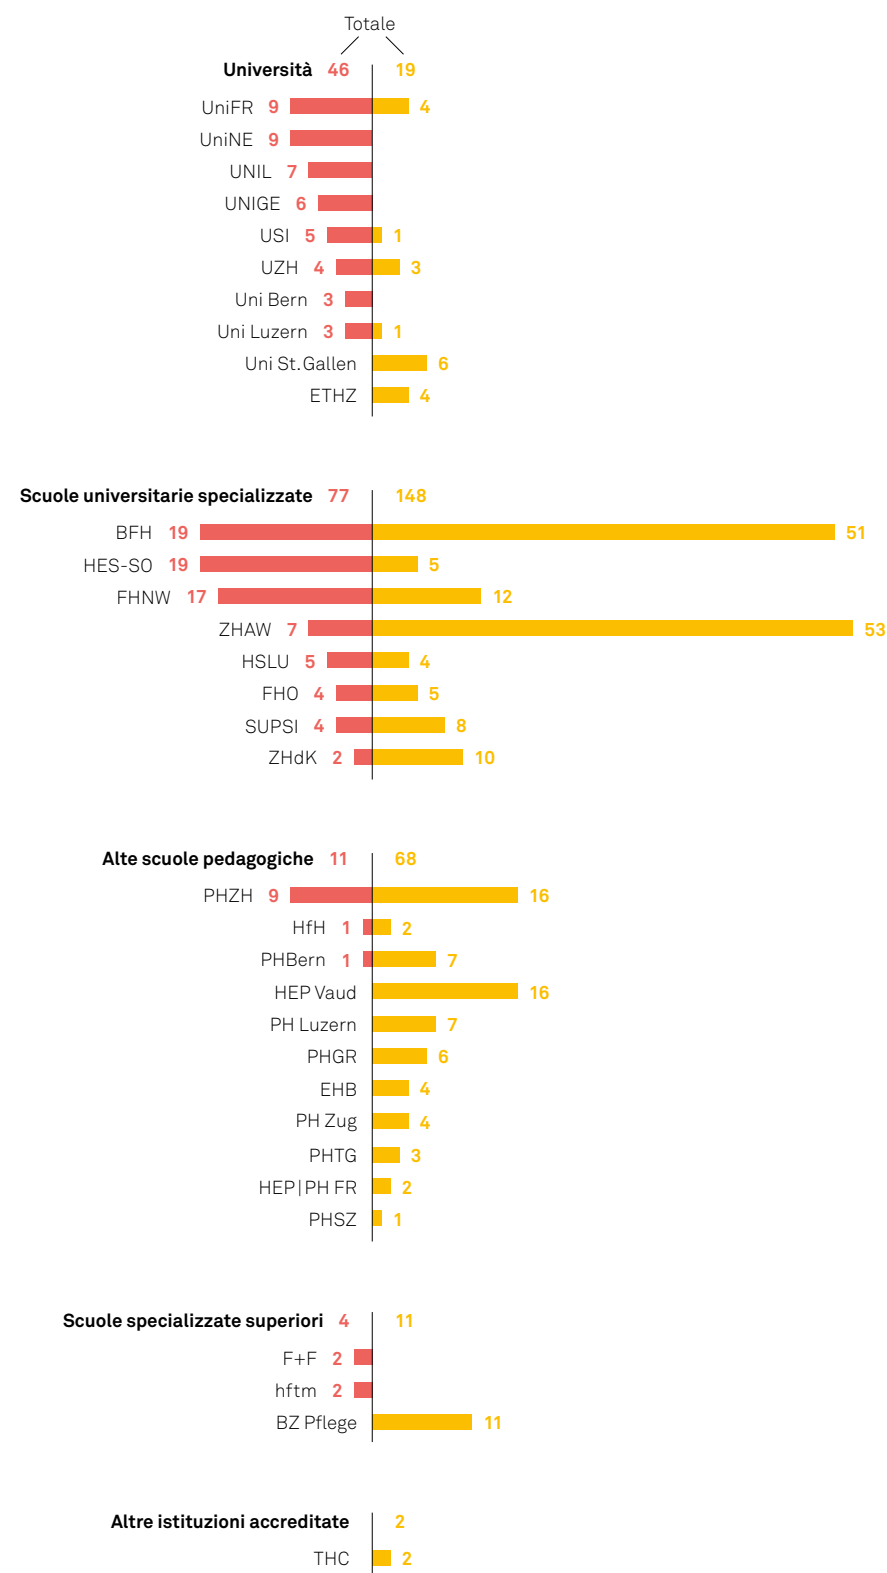

Mobilità del personale

Istituti di istruzione superiore d'origine (Mobilità Outgoing)