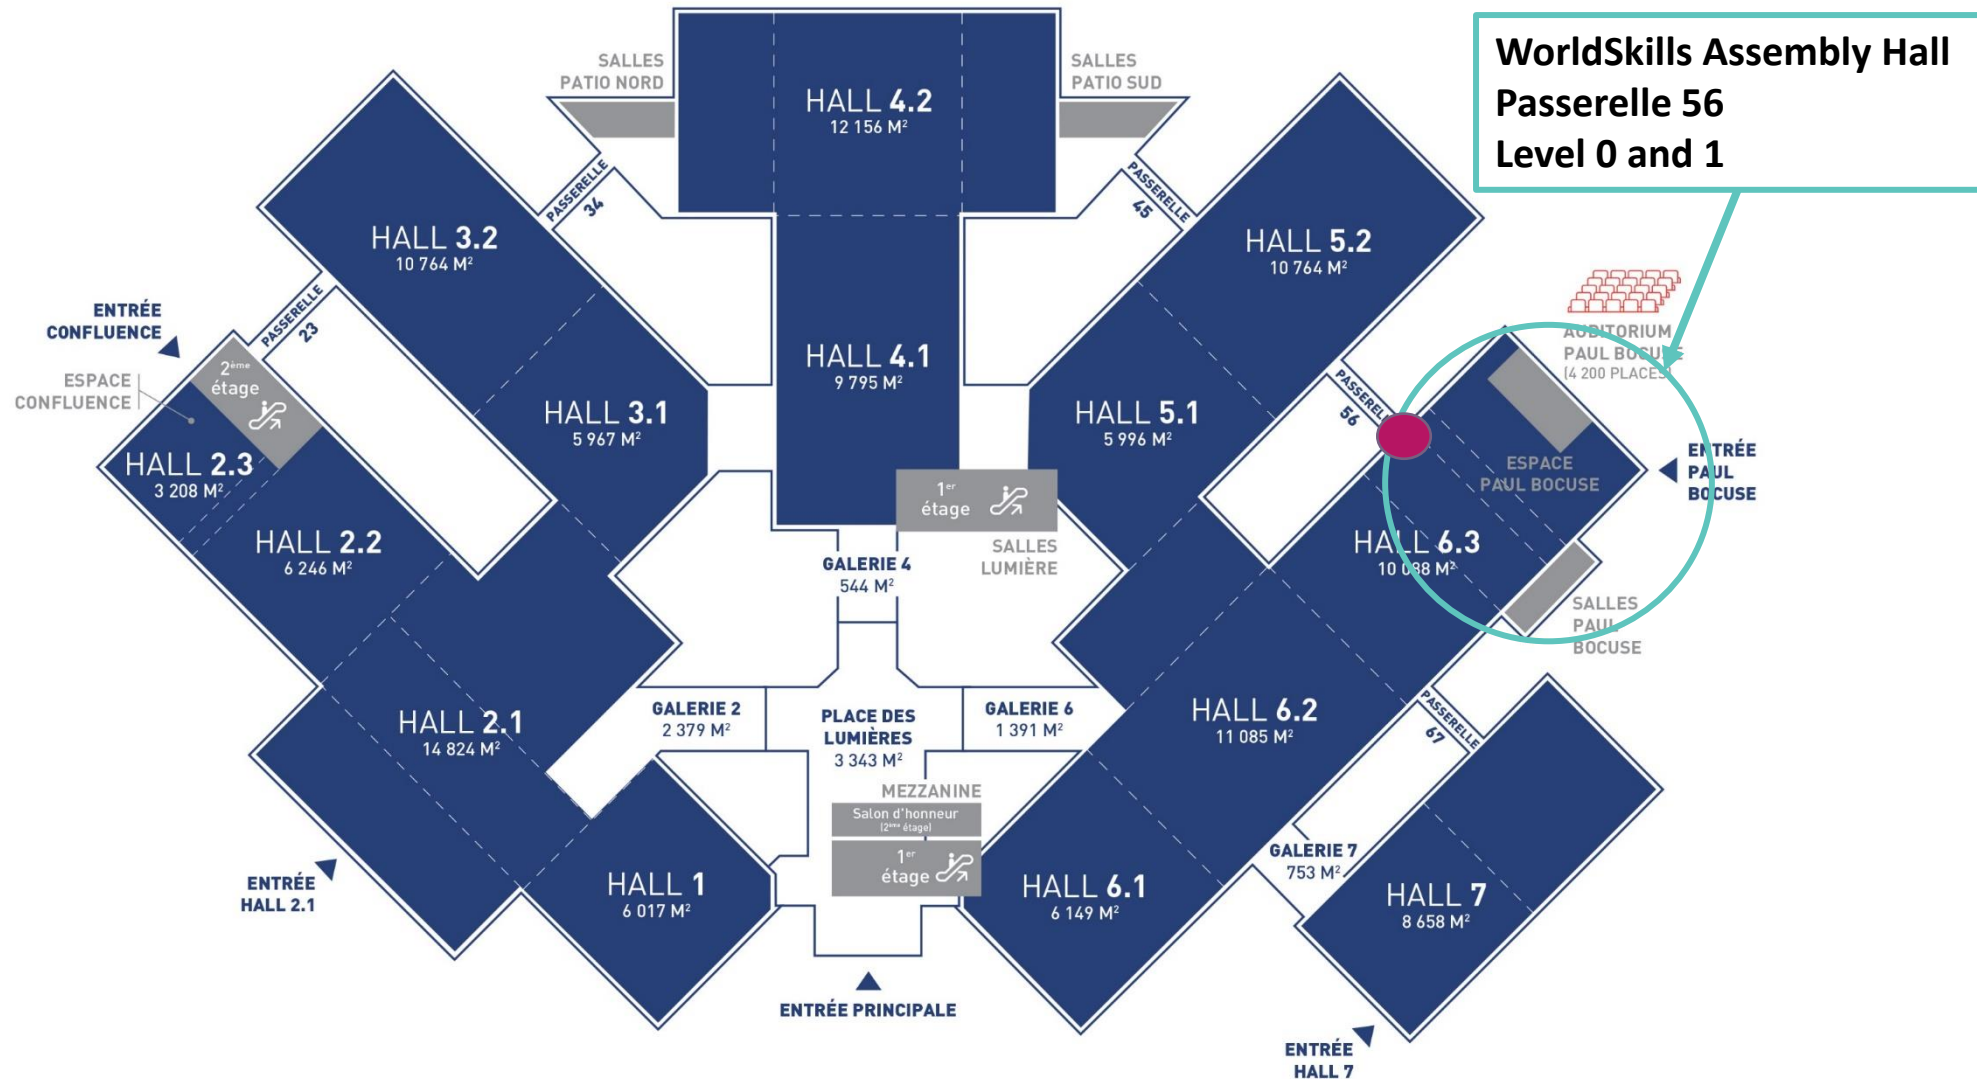

ACCES PLAN HALL 6.3C – ESPACE BOCUSE

**WorldSkills Assembly Hall
Passerelle 56
Level 0 and 1**